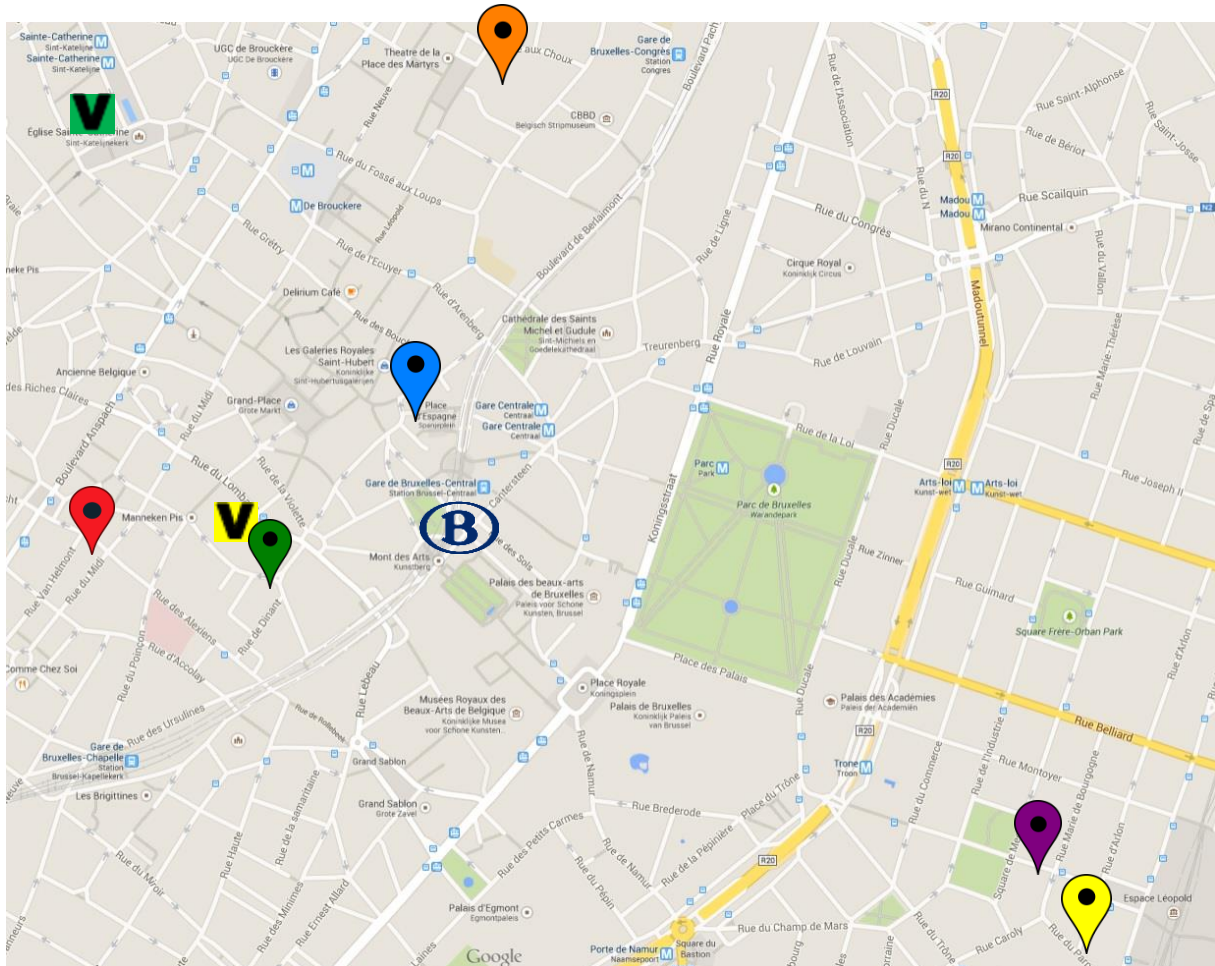

ACCOMODATION IN BRUSSELS

FRIDAY'S VENUE
Parliament of the Brussels-Capital Region
 1005 Brussels

SATURDAY'S VENUE
De Markten
 Oude Graanmarkt 5
 1000 Brussels

Brussels Central Station

Please do not forget to book your reservations in advance.
Attention: The Secretariat can NOT assist with hotel reservations!

B&B TAPTOE

25 Place de la Vieille Halle aux Blés
 1000 Bruxelles
 Tel: +32 474 79 23 25
[Website](#)

From €100 (double)

NOVOTEL BRUSSELS GRAND PLACE

120 rue du Marche Aux Herbes
 1000 Bruxelles
 Tel: +32 02 620 04 29
[Website](#)

From €150 (double)

BEDFORD HOTEL AND CONGRESS CENTRE

Zuidstraat 135
 1000 Brussel
 Tel: +32 02 507 00 00
[Website](#)

From €100 (double)

SLEEP WELL YOUTH HOSTEL

Dambordstraat, 23
 1000 Brussel
 Tel: + 32 2 218 50 50
[Website](#)